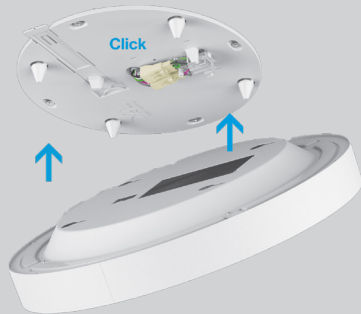

## PERFORMANCE

- Welded aluminum fixture housing
- Powder coated white, gray, or black
- Acoustic PET lay-in cover

## MOUNTING

Surface

Pendant

## ONE CLICK INSTALLATION

Mounting & electrical connection with one click

[link to video](#)