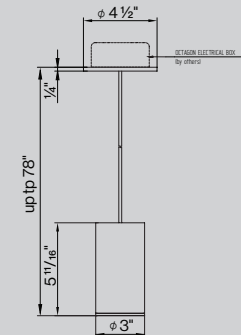

PENDANT
direct