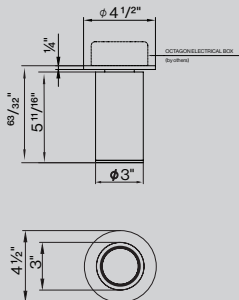

DOT R DIRECT

PERFORMANCE

- Up to 90lm/W
- CRI > 90
- 900lm/9W output

MOUNTING

Surface

Pendant

DIMENSIONS

SURFACE
direct