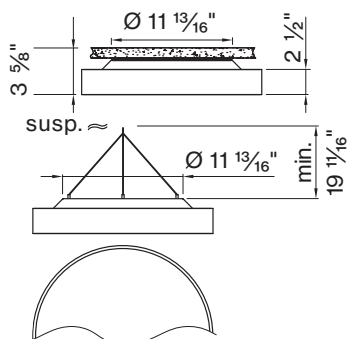

### K DIAMETER IN FT

Ø 1 1/2'	DM - 1 . 5 FT
Ø 2'	DM - 2 FT
Ø 3'	DM - 3 FT

**BASO**  
basolighting.com  
xalusa.com

Technical data

SIZE TYPE	LED COLOR TEMPERATURE	INPUT WATTS	DELIVERED LM TOTAL	LIGHT DISTRIBUTION	DELIVERED LM DIRECT				
 Ø 1 ½' gray	30K, 35K	28W	2870lm	73% down / 27% up	2090lm	780lm	86%	102lm/W	
	40K		2980lm			2180lm	810lm	107lm/W	
	30K, 35K	47W	4070lm	73% down / 27% up	2990lm	1090lm		87lm/W	
	40K		4240lm		3110lm	1130lm		91lm/W	
Ø 2' gray	30K, 35K	35W	4020lm	76% down / 24% up	3060lm	960lm	86%	114lm/W	
	40K		4180lm		3180lm	1000lm		118lm/W	
	30K, 35K	50W	5400lm	76% down / 24% up	4090lm	1310lm		107lm/W	
	40K		5610lm		4250lm	1360lm		111lm/W	
	30K, 35K	64W	6450lm	80% down / 20% up	5110lm	1330lm		100lm/W	
	40K		6710lm		5320lm	1380lm		104lm/W	
Ø 3' gray	30K, 35K	57W	6830lm	74% down / 26% up	5050lm	1780lm	86%	119lm/W	
	40K		7100lm		5250lm	1850lm		124lm/W	
	30K, 35K	67W	7800lm	80% down / 20% up	6020lm	1780lm		117lm/W	
	40K		8110lm		6250lm	1850lm		121lm/W	
	30K, 35K	91W	10130lm	80% down / 20% up	8040lm	2080lm		111lm/W	
	40K		10540lm		8360lm	2170lm		115lm/W	
	30K, 35K	135W	13790lm	80% down / 20% up	10980lm	2800lm		102lm/W	
	40K		14350lm		11420lm	2910lm		106lm/W	

Accessory

SUSPENSION SET < 36 INCH

3-piece barrel mount set 698 - 098 - 05140

ROUND 1 ½' surface

ROUND 2' surface

ROUND 3' surface

FIXTURE DIMENSIONS

NOMINAL	DIMENSIONS	CODE
Ø 1 ½'	Ø 11 13/16" / h 3 1/2"	DM-1.5FT
Ø 2'	Ø 23 5/8" / h 3 1/2"	DM-2FT
Ø 3'	Ø 35 7/16" / h 3 1/2"	DM-3FT