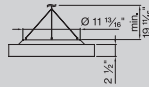

Pendant

ONE CLICK INSTALLATION

Mounting & electrical connection with one click