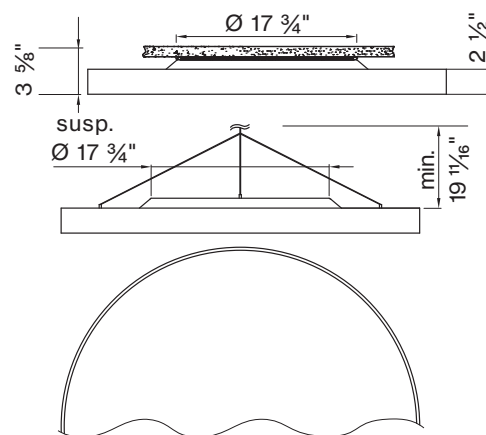

### K DIAMETER IN FT

Ø 1 1/2'	DM - 1 . 5 FT
Ø 2'	DM - 2 FT
Ø 3'	DM - 3 FT

**BASO**  
basolighting.com  
xalusa.com

Technical data

SIZE TYPE	LED COLOR TEMPERATURE	INPUT WATTS	DELIVERED LM TOTAL	LIGHT DISTRIBUTION	DELIVERED LM DIRECT				
 Ø 1 ½' gray	30K, 35K	28W	2870lm	73% down / 27% up	2090lm	780lm	86%	102lm/W	
	40K		2980lm			2180lm	810lm	107lm/W	
	30K, 35K	47W	4070lm	73% down / 27% up	2990lm	1090lm		87lm/W	
	40K		4240lm		3110lm	1130lm		91lm/W	
Ø 2' gray	30K, 35K	35W	4020lm	76% down / 24% up	3060lm	960lm	86%	114lm/W	
	40K		4180lm		3180lm	1000lm		118lm/W	
	30K, 35K	50W	5400lm	76% down / 24% up	4090lm	1310lm		107lm/W	
	40K		5610lm		4250lm	1360lm		111lm/W	
	30K, 35K	64W	6450lm	80% down / 20% up	5110lm	1330lm		100lm/W	
	40K		6710lm		5320lm	1380lm		104lm/W	
Ø 3' gray	30K, 35K	57W	6830lm	74% down / 26% up	5050lm	1780lm	86%	119lm/W	
	40K		7100lm		5250lm	1850lm		124lm/W	
	30K, 35K	67W	7800lm	80% down / 20% up	6020lm	1780lm		117lm/W	
	40K		8110lm		6250lm	1850lm		121lm/W	
	30K, 35K	91W	10130lm	80% down / 20% up	8040lm	2080lm		111lm/W	
	40K		10540lm		8360lm	2170lm		115lm/W	
	30K, 35K	135W	13790lm	80% down / 20% up	10980lm	2800lm		102lm/W	
	40K		14350lm		11420lm	2910lm		106lm/W	

Accessory

SUSPENSION SET < 36 INCH

3-piece barrel mount set 698 - 098 - 05140

ROUND 1 ½' surface

ROUND 2' surface

ROUND 3' surface

FIXTURE DIMENSIONS

NOMINAL	DIMENSIONS	CODE
Ø 1 ½'	Ø 11 13/16" / h 3 1/2"	DM-1.5FT
Ø 2'	Ø 23 5/8" / h 3 1/2"	DM-2FT
Ø 3'	Ø 35 7/16" / h 3 1/2"	DM-3FT