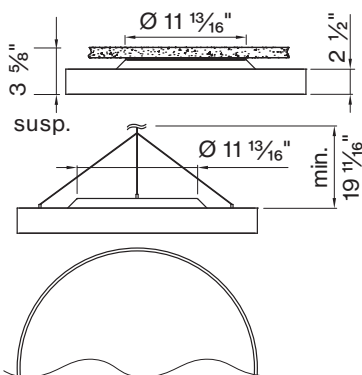

### K DIAMETER IN FT

Ø 1 1/2'	DM - 1 . 5 FT
Ø 2'	DM - 2 FT
Ø 3'	DM - 3 FT

**BASO**  
basolighting.com  
xalusa.com

Technical data

SIZE TYPE	LED COLOR TEMPERATURE	INPUT WATTS	DELIVERED LM TOTAL	LIGHT DISTRIBUTION	DELIVERED LM DIRECT				
 Ø 1 ½' gray	30K, 35K	28W	2870lm	73% down / 27% up	2090lm	780lm	86%	102lm/W	
	40K		2980lm			2180lm	810lm	107lm/W	
	30K, 35K	47W	4070lm	73% down / 27% up	2990lm	1090lm		87lm/W	
	40K		4240lm		3110lm	1130lm		91lm/W	
Ø 2' gray	30K, 35K	35W	4020lm	76% down / 24% up	3060lm	960lm	86%	114lm/W	
	40K		4180lm		3180lm	1000lm		118lm/W	
	30K, 35K	50W	5400lm	76% down / 24% up	4090lm	1310lm		107lm/W	
	40K		5610lm		4250lm	1360lm		111lm/W	
	30K, 35K	64W	6450lm	80% down / 20% up	5110lm	1330lm		100lm/W	
	40K		6710lm		5320lm	1380lm		104lm/W	
Ø 3' gray	30K, 35K	57W	6830lm	74% down / 26% up	5050lm	1780lm	86%	119lm/W	
	40K		7100lm		5250lm	1850lm		124lm/W	
	30K, 35K	67W	7800lm	80% down / 20% up	6020lm	1780lm		117lm/W	
	40K		8110lm		6250lm	1850lm		121lm/W	
	30K, 35K	91W	10130lm	80% down / 20% up	8040lm	2080lm		111lm/W	
	40K		10540lm		8360lm	2170lm		115lm/W	
	30K, 35K	135W	13790lm	80% down / 20% up	10980lm	2800lm		102lm/W	
	40K		14350lm		11420lm	2910lm		106lm/W	

Accessory

SUSPENSION SET < 36 INCH

3-piece barrel mount set 698 - 098 - 05140

ROUND 1 ½' surface

ROUND 2' surface

ROUND 3' surface

FIXTURE DIMENSIONS

NOMINAL	DIMENSIONS	CODE
Ø 1 ½'	Ø 11 13/16" / h 3 1/2"	DM-1.5FT
Ø 2'	Ø 23 5/8" / h 3 1/2"	DM-2FT
Ø 3'	Ø 35 7/16" / h 3 1/2"	DM-3FT