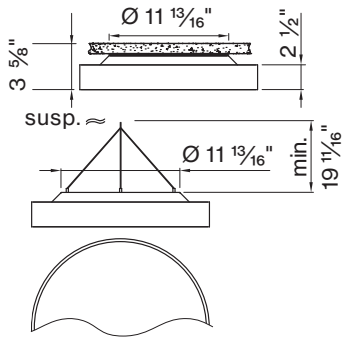

Ø 1 1/2'	DM - 1 . 5 F T
Ø 2'	DM - 2 F T
Ø 3'	DM - 3 F T

BASO
basolighting.com
xalusa.com

Accessory

SUSPENSION SET < 36 INCH

3-piece barrel mount set 698 - 098 - 05140

ROUND 1 1/2' surface

ROUND 2' surface

ROUND 3' surface

FIXTURE DIMENSIONS

NOMINAL	DIMENSIONS	CODE
Ø 1 1/2'	Ø 17 3/4" / h 3 1/2"	DM-1.5FT
Ø 2'	Ø 23 5/8" / h 3 1/2"	DM-2FT
Ø 3'	Ø 35 7/16" / h 3 1/2"	DM-3FT

ROUND mounting instructions

Get access to the ROUND mounting instructions faster by scanning the QR code.