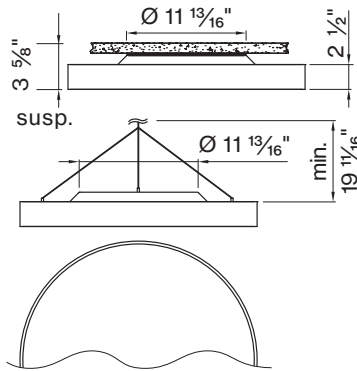

Ø 1 1/2'	DM - 1 . 5 F T
Ø 2'	DM - 2 F T
Ø 3'	DM - 3 F T

BASO
basolighting.com
xalusa.com

Accessory

SUSPENSION SET < 36 INCH

3-piece barrel mount set 698 - 098 - 05140

ROUND 1 1/2' surface

ROUND 2' surface

ROUND 3' surface

FIXTURE DIMENSIONS

NOMINAL	DIMENSIONS	CODE
Ø 1 1/2'	Ø 17 3/4" / h 3 1/2"	DM-1.5FT
Ø 2'	Ø 23 5/8" / h 3 1/2"	DM-2FT
Ø 3'	Ø 35 7/16" / h 3 1/2"	DM-3FT

ROUND mounting instructions

Get access to the ROUND mounting instructions faster by scanning the QR code.