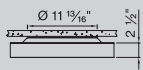

MOUNTING

Surface