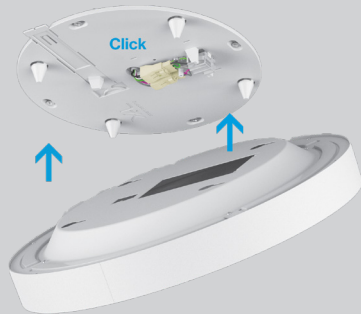

ROUND ACOUSTIC

5 YEAR
limited
led warranty

PERFORMANCE

- Welded aluminum fixture housing
- Powder coated white, gray, or black
- Acoustic PET lay-in cover

MOUNTING

Surface

Pendant

ONE CLICK INSTALLATION

Mounting & electrical connection with one click

[link to video](#)

MAKE YOUR ROOM STAND OUT

Catalog Number Example

ROUND-ACO-LI-SUR-BL-LG-DM-2FT

A RANGE

ROUND Acoustic ROUND-ACO

B SUB CATEGORY

Lay-in acoustic L I

C MOUNTING

Surface	S U R
Pendant	P D T

D COLOR HOUSING

White	W H
Black	B L
Gray	G R

E COLOR ACOUSTIC

White	W H
Light gray	L G
Dark gray	D G

F DIAMETER IN FT

Ø 1 1/2'	DM - 1 . 5 F T
Ø 2'	DM - 2 F T
Ø 3'	DM - 3 F T

BASO
basolighting.com
xalusa.com

Accessory

SUSPENSION SET < 36 INCH

3-piece barrel mount set 698 - 098 - 05140

ROUND 1 1/2' surface

ROUND 2' surface

ROUND 3' surface