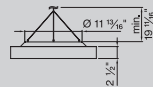

Pendant

ONE CLICK INSTALLATION

Mounting & electrical connection with one click