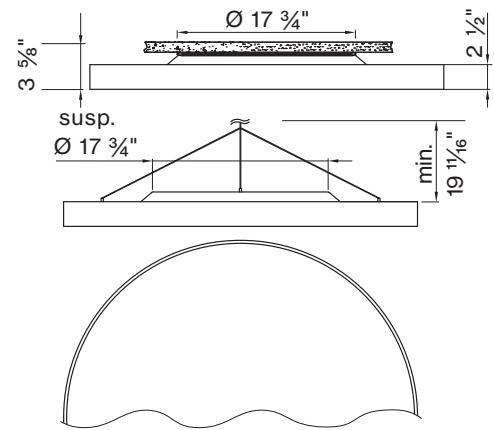

Ø 1 1/2'	DM - 1 . 5 F T
Ø 2'	DM - 2 F T
Ø 3'	DM - 3 F T

BASO
basolighting.com
xalusa.com

Accessory

SUSPENSION SET < 36 INCH

3-piece barrel mount set 698 - 098 - 05140

ROUND 1 1/2' surface

ROUND 2' surface

ROUND 3' surface

FIXTURE DIMENSIONS

NOMINAL	DIMENSIONS	CODE
Ø 1 1/2'	Ø 17 3/4" / h 3 1/2"	DM-1.5FT
Ø 2'	Ø 23 5/8" / h 3 1/2"	DM-2FT
Ø 3'	Ø 35 7/16" / h 3 1/2"	DM-3FT

ROUND mounting instructions

Get access to the ROUND mounting instructions faster by scanning the QR code.