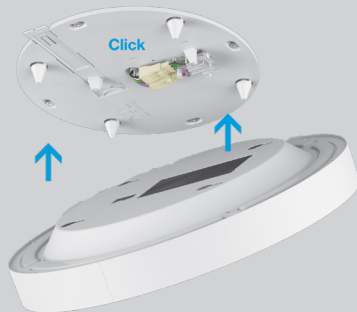

ROUND DIRECT

PERFORMANCE

- Up to 123 lm/W efficiency
- 27 K, 30 K, 35 K, 40 K
- CRI > 80 & CRI > 90

MOUNTING

Surface

Pendant

ONE CLICK INSTALLATION

Mounting & electrical connection with one click

QS Ø 2' DM - 2 FT

QS Ø 3' DM - 3 FT

G CRI

QS CRI > 80 C 8 0

QS CRI > 90 C 9 0

Technical data

SIZE TYPE	LED COLOR TEMPERATURE	INPUT WATTS	DELIVERED LM TOTAL	LIGHT DISTRIBUTION	DELIVERED LM DIRECT	OPTICAL EFFICIENCY	LUMINAIRE EFFICACY
Ø 1 1/2'	30K, 35K	20W	2080lm	100% down	2080lm	85%	102lm/W
	30K, 35K	34W	2970lm		2970lm		87lm/W
Ø 2'	30K, 35K	27W	3030lm	100% down	3030lm	85%	111lm/W
	30K, 35K	39W	4060lm		4060lm		104lm/W
	30K, 35K	53W	5080lm		5070lm		96lm/W
	30K, 35K	43W	5010lm		5010lm		116lm/W
Ø 3'	30K, 35K	53W	5970lm	100% down	5970lm	85%	113lm/W
	30K, 35K	75W	7980lm		7970lm		107lm/W
	30K, 35K	112W	10900lm		10890lm		98lm/W