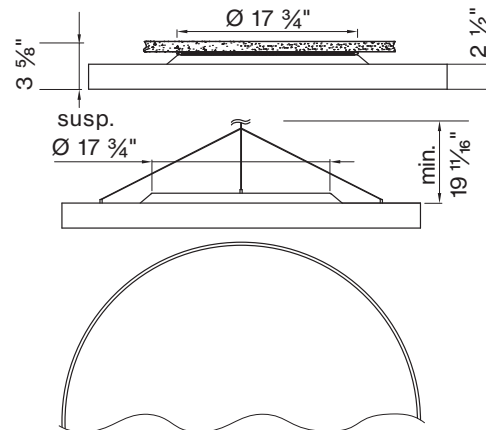

* leave blank

E LENS

QS Opal cover OP

F CCT

QS 3000K 3 0 K

QS 3500K 3 5 K

L DIAMETER IN FT

QS Ø 1 1/2' DM - 1 . 5 FT

QS Ø 2' DM - 2 FT

QS Ø 3' DM - 3 FT

G CRI

QS CRI > 80 C 8 0

QS CRI > 90 C 9 0

Technical data

SIZE TYPE	LED COLOR TEMPERATURE	INPUT WATTS	DELIVERED LM TOTAL	LIGHT DISTRIBUTION	DELIVERED LM DIRECT	OPTICAL EFFICIENCY	LUMINAIRE EFFICACY
Ø 1 1/2'	30K, 35K	20W	2080lm	100% down	2080lm	85%	102lm/W
	30K, 35K	34W	2970lm		2970lm		87lm/W
Ø 2'	30K, 35K	27W	3030lm	100% down	3030lm	85%	111lm/W
	30K, 35K	39W	4060lm		4060lm		104lm/W
	30K, 35K	53W	5080lm		5070lm		96lm/W
	30K, 35K	43W	5010lm		5010lm		116lm/W
Ø 3'	30K, 35K	53W	5970lm	100% down	5970lm	85%	113lm/W
	30K, 35K	75W	7980lm		7970lm		107lm/W
	30K, 35K	112W	10900lm		10890lm		98lm/W

Accessory

SUSPENSION SET < 36 INCH

3-piece barrel mount set 698 - 098 - 05140

ROUND 1 1/2' surface

ROUND 2 1/2' surface

ROUND 3 1/2' surface

FIXTURE DIMENSIONS

NOMINAL	DIMENSIONS	CODE
Ø 1 1/2'	Ø 11 13/16" / h 3 1/2"	DM-1.5FT
Ø 2'	Ø 17 3/4" / h 3 1/2"	DM-2FT
Ø 3'	Ø 23 5/8" / h 3 1/2"	DM-3FT