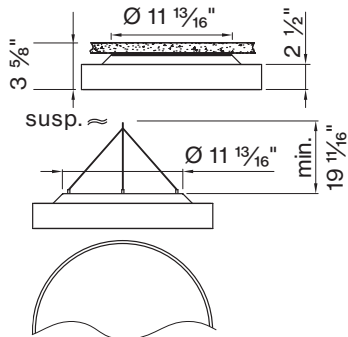

* leave blank

E LENS

QS Opal cover OP

F CCT

QS 3000K 3 0 K

QS 3500K 3 5 K

L DIAMETER IN FT

QS Ø 1 1/2' DM - 1 . 5 FT

QS Ø 2' DM - 2 FT

QS Ø 3' DM - 3 FT

G CRI

QS CRI > 80 C 8 0

QS CRI > 90 C 9 0

Technical data

SIZE TYPE	LED COLOR TEMPERATURE	INPUT WATTS	DELIVERED LM TOTAL	LIGHT DISTRIBUTION	DELIVERED LM DIRECT	OPTICAL EFFICIENCY	LUMINAIRE EFFICACY
Ø 1 1/2'	30K, 35K	20W	2080lm	100% down	2080lm	85%	102lm/W
	30K, 35K	34W	2970lm		2970lm		87lm/W
Ø 2'	30K, 35K	27W	3030lm	100% down	3030lm	85%	111lm/W
	30K, 35K	39W	4060lm		4060lm		104lm/W
	30K, 35K	53W	5080lm		5070lm		96lm/W
	30K, 35K	43W	5010lm		5010lm		116lm/W
Ø 3'	30K, 35K	53W	5970lm	100% down	5970lm	85%	113lm/W
	30K, 35K	75W	7980lm		7970lm		107lm/W
	30K, 35K	112W	10900lm		10890lm		98lm/W

Accessory

SUSPENSION SET < 36 INCH

3-piece barrel mount set 698 - 098 - 05140

ROUND 1 1/2' surface

ROUND 2 1/2' surface

ROUND 3 1/2' surface

FIXTURE DIMENSIONS

NOMINAL	DIMENSIONS	CODE
Ø 1 1/2'	Ø 11 13/16" / h 3 1/2"	DM-1.5FT
Ø 2'	Ø 17 3/4" / h 3 1/2"	DM-2FT
Ø 3'	Ø 23 5/8" / h 3 1/2"	DM-3FT