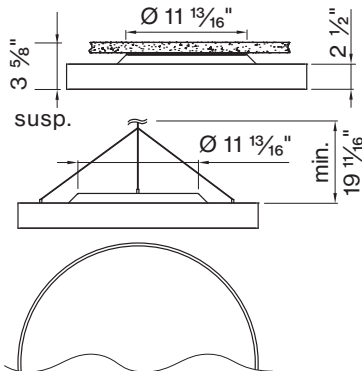

* leave blank

E LENS

QS Opal cover OP

F CCT

QS 3000K 3 0 K

QS 3500K 3 5 K

L DIAMETER IN FT

QS Ø 1 1/2' DM - 1 . 5 FT

QS Ø 2' DM - 2 FT

QS Ø 3' DM - 3 FT

G CRI

QS CRI > 80 C 8 0

QS CRI > 90 C 9 0

Technical data

SIZE TYPE	LED COLOR TEMPERATURE	INPUT WATTS	DELIVERED LM TOTAL	LIGHT DISTRIBUTION	DELIVERED LM DIRECT	OPTICAL EFFICIENCY	LUMINAIRE EFFICACY
Ø 1 1/2'	30K, 35K	20W	2080lm	100% down	2080lm	85%	102lm/W
	30K, 35K	34W	2970lm		2970lm		87lm/W
Ø 2'	30K, 35K	27W	3030lm	100% down	3030lm	85%	111lm/W
	30K, 35K	39W	4060lm		4060lm		104lm/W
	30K, 35K	53W	5080lm		5070lm		96lm/W
	30K, 35K	43W	5010lm		5010lm		116lm/W
Ø 3'	30K, 35K	53W	5970lm	100% down	5970lm	85%	113lm/W
	30K, 35K	75W	7980lm		7970lm		107lm/W
	30K, 35K	112W	10900lm		10890lm		98lm/W

Accessory

SUSPENSION SET < 36 INCH

3-piece barrel mount set 698 - 098 - 05140

ROUND 1 1/2' surface

ROUND 2 1/2' surface

ROUND 3 1/2' surface

FIXTURE DIMENSIONS

NOMINAL	DIMENSIONS	CODE
Ø 1 1/2'	Ø 11 13/16" / h 3 1/2"	DM-1.5FT
Ø 2'	Ø 17 3/4" / h 3 1/2"	DM-2FT
Ø 3'	Ø 23 5/8" / h 3 1/2"	DM-3FT