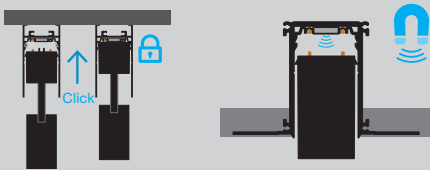

MOVE IT 1.2

INSETS - LINEAR

PERFORMANCE

- Magnetic inset attachment
- CRI > 90
- End to end capabilities
- 1:3 wall wash ratio

INSET TYPE

Opal

MAGNETIC ATTACHMENT

10 Business Days for all QuickShip items