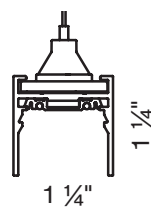

QS Surface mount SUR

QS Pendant PDT

pendant suspension set includes cable suspension and one white J-box cover

F SHAPE / PATTERN

QS Linear ST

G DIMENSIONS IN FEET

QS Linear 4' 0 4 FT

QS Linear 8' 0 8 FT

QS Custom length XX FT
(QS in 2' increments only)

C COLOR outside / inside

QS Black BL

D VOLTAGE

QS 48 V 4 8 V
constant voltage track

MOVE IT 1.1 channel dimensions

CEILING

PENDANT