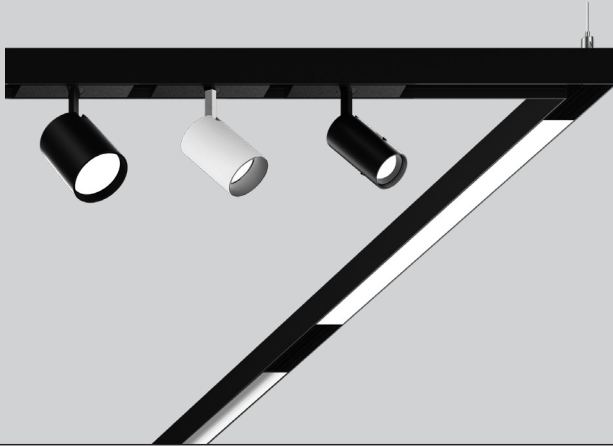

MOVE IT 1.1 DIRECT

PERFORMANCE

- 48V low voltage track
- Multiple inset options available
- CRI > 90+
- Flexible magnetic profile system

MOUNTING

Ceiling

Pendant

MAGNETIC ATTACHMENT

10 Business Days for all QuickShip items

QS Surface mount SUR

QS Pendant PDT

pendant suspension set includes cable suspension and one white J-box cover

F SHAPE / PATTERN

QS Linear ST

G DIMENSIONS IN FEET

QS Linear 4' 0 4 FT

QS Linear 8' 0 8 FT