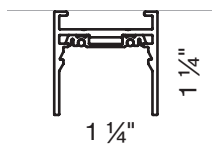

QS Surface mount SUR

QS Pendant PDT

pendant suspension set includes cable suspension and one white J-box cover

F SHAPE / PATTERN

QS Linear ST

G DIMENSIONS IN FEET

QS Linear 4' 0 4 FT

QS Linear 8' 0 8 FT

QS Custom length XX FT
(QS in 2' increments only)

C COLOR outside / inside

QS Black BL

D VOLTAGE

QS 48 V 4 8 V
constant voltage track

MOVE IT 1.1 channel dimensions

CEILING

PENDANT

Possible shapes top view

please provide RCP to ensure correct shape orientation

LINEAR

Power feeder locations

POWER FEED

LINEAR POWER COUPLER

MOVE IT SYSTEM Mounting Instructions

Get access to the MOVE IT SYSTEM mounting instructions faster by scanning the QR code.