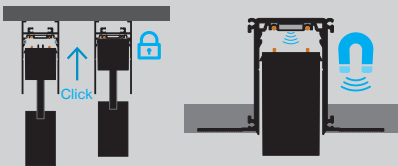

MOVE IT 1.1 DIRECT

PERFORMANCE

- 48V low voltage track
- Multiple inset options available
- CRI > 90+
- Flexible magnetic profile system

MOUNTING

Ceiling

Pendant

MAGNETIC ATTACHMENT

10 Business Days for all QuickShip items