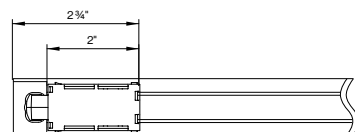

Possible shapes top view

please provide RCP to ensure correct shape orientation

LINEAR

Power feeder locations

POWER FEED

LINEAR POWER COUPLER

MOVE IT SYSTEM Mounting Instructions

Get access to the MOVE IT SYSTEM mounting instructions faster by scanning the QR code.