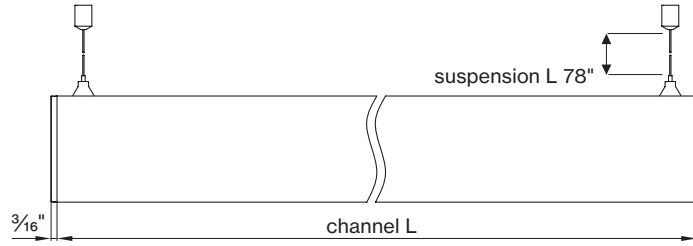

 White W H
 Black B L

J SHAPE / PATTERN

 Linear / straight S T

E CCT

 3000K 3 0 K
 3500K 3 5 K

K DIMENSIONS IN INCH

 Linear 4' 4 8 I N
 Linear 6' 7 2 I N
 Linear 8' 9 6 I N
 Custom length XXFT
 (QS in 2' increments only)

E CRI

 CRI > 80 C 8 0
 CRI > 90 C 9 0

F VOLTAGE

 120V / 277V U N V

G DIMMING

 0-10V 1% 0 1 0 V

Technical data

	SIZE TYPE	LED COLOR TEMPERATURE	INPUT WATTS	DELIVERED LM TOTAL	LIGHT DISTRIBUTION	DELIVERED LM DIRECT	DELIVERED LM INDIRECT	OPTICAL EFFICIENCY	LUMINAIRE EFFICACY
BASO DIRECT / INDIRECT									
e LED									
	4' linear	35K	17.5 W	2060 lm	40% down / 60% up	215 lm/ft	300 lm/ft	73%	117 lm/W
	6' linear		26.3 W	2060 lm					
	8' linear		35 W	4120 lm					
	2' + 2' corner		17.5 W	2060 lm					
e² LED									
	4' linear	35K	33.8 W	3850 lm	40% down / 60% up	407 lm/ft	555 lm/ft	73%	113 lm/W
	6' linear		50.7 W	5775 lm					
	8' linear		67.7 W	7690 lm					
	2' + 2' corner		33.8 W	3850 lm					

Patterns top view

LINEAR

A	FIXTURES	CODE
48"	1' x 4' linear	ST - 0 4 FT
96"	1' x 8' linear	ST - 0 8 FT
144"	8' + 4' linear	ST - 1 2 FT

DIMENSIONS

BASO 4.0

PENDANT direct

direct / indirect

linear 4ft