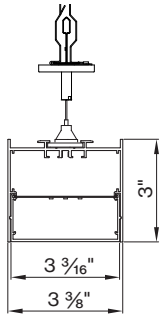

 White W H
 Black B L

J SHAPE / PATTERN

 Linear / straight S T

E CCT

 3000K 3 0 K
 3500K 3 5 K

K DIMENSIONS IN INCH

 Linear 4' 4 8 I N
 Linear 6' 7 2 I N
 Linear 8' 9 6 I N
 Custom length XXFT
 (QS in 2' increments only)

E CRI

 CRI > 80 C 8 0
 CRI > 90 C 9 0

F VOLTAGE

 120V / 277V U N V

G DIMMING

 0-10V 1% 0 1 0 V

Technical data

	SIZE TYPE	LED COLOR TEMPERATURE	INPUT WATTS	DELIVERED LM TOTAL	LIGHT DISTRIBUTION	DELIVERED LM DIRECT	DELIVERED LM INDIRECT	OPTICAL EFFICIENCY	LUMINAIRE EFFICACY
BASO DIRECT / INDIRECT									
e LED									
	4' linear	35K	17.5 W	2060 lm	40% down / 60% up	215 lm/ft	300 lm/ft	73%	117 lm/W
	6' linear		26.3 W	2060 lm					
	8' linear		35 W	4120 lm					
	2' + 2' corner		17.5 W	2060 lm					
e² LED									
	4' linear	35K	33.8 W	3850 lm	40% down / 60% up	407 lm/ft	555 lm/ft	73%	113 lm/W
	6' linear		50.7 W	5775 lm					
	8' linear		67.7 W	7690 lm					
	2' + 2' corner		33.8 W	3850 lm					

Patterns top view

LINEAR

A	FIXTURES	CODE
48"	1' x 4' linear	ST - 0 4 FT
96"	1' x 8' linear	ST - 0 8 FT
144"	8' + 4' linear	ST - 1 2 FT

DIMENSIONS

BASO 4.0

PENDANT direct

direct / indirect

linear 4ft