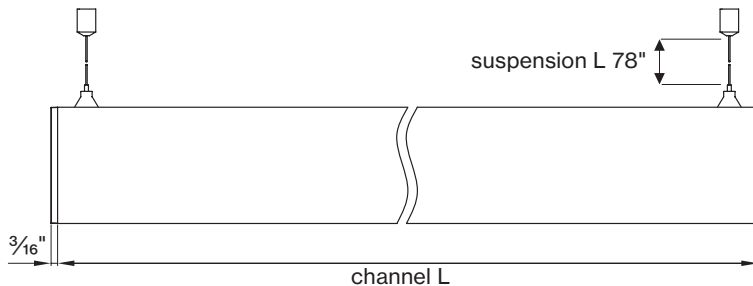

Technical data

	SIZE TYPE	LED COLOR TEMPERATURE	INPUT WATTS	DELIVERED LM TOTAL	LIGHT DISTRIBUTION	DELIVERED LM DIRECT	DELIVERED LM INDIRECT	OPTICAL EFFICIENCY	LUMINAIRE EFFICACY
BASO DIRECT									
e LED	4' linear	35K	12.8W	1600lm	100% down	400lm/ft	-	75%	125lm/W
	6' linear		19.2W	2400lm					
	8' linear		25.6W	3200lm					
e ² LED	4' linear	35K	20.4W	2400lm	100% down	600lm/ft	-	75%	117lm/W
	6' linear		30.6W	3600lm					
	8' linear		40.8W	4800lm					
e ²⁺ LED	4' linear	35K	28W	3200lm	100% down	800lm/ft	-	75%	114lm/W
	6' linear		42W	4800lm					
	8' linear		56W	6400lm					

Patterns top view

LINEAR

A	FIXTURES	CODE
48"	1' x 4' linear	ST - 0 4 FT
96"	1' x 8' linear	ST - 0 8 FT
144"	8' + 4' linear	ST - 1 2 FT

Dimensions

SURFACE direct

direct

PENDANT

BASO mounting instructions