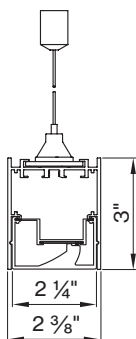

Technical data

	SIZE TYPE	LED COLOR TEMPERATURE	INPUT WATTS	DELIVERED LM TOTAL	LIGHT DISTRIBUTION	DELIVERED LM DIRECT	DELIVERED LM INDIRECT	OPTICAL EFFICIENCY	LUMINAIRE EFFICACY
BASO DIRECT									
e LED	4' linear	35K	12.8W	1600lm	100% down	400lm/ft	-	75%	125lm/W
	6' linear		19.2W	2400lm					
	8' linear		25.6W	3200lm					
e ² LED	4' linear	35K	20.4W	2400lm	100% down	600lm/ft	-	75%	117lm/W
	6' linear		30.6W	3600lm					
	8' linear		40.8W	4800lm					
e ²⁺ LED	4' linear	35K	28W	3200lm	100% down	800lm/ft	-	75%	114lm/W
	6' linear		42W	4800lm					
	8' linear		56W	6400lm					

Patterns top view

LINEAR

A	FIXTURES	CODE
48"	1' x 4' linear	ST - 0 4 FT
96"	1' x 8' linear	ST - 0 8 FT
144"	8' + 4' linear	ST - 1 2 FT

Dimensions

SURFACE direct

direct

PENDANT

BASO mounting instructions