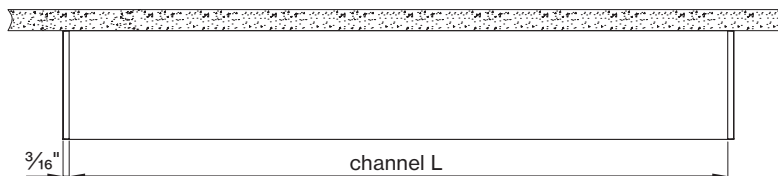

Technical data

	SIZE TYPE	LED COLOR TEMPERATURE	INPUT WATTS	DELIVERED LM TOTAL	LIGHT DISTRIBUTION	DELIVERED LM DIRECT	DELIVERED LM INDIRECT	OPTICAL EFFICIENCY	LUMINAIRE EFFICACY
BASO DIRECT									
e LED	4' linear	35K	12.8W	1600lm	100% down	400lm/ft	-	75%	125lm/W
	6' linear		19.2W	2400lm					
	8' linear		25.6W	3200lm					
e ² LED	4' linear	35K	20.4W	2400lm	100% down	600lm/ft	-	75%	117lm/W
	6' linear		30.6W	3600lm					
	8' linear		40.8W	4800lm					
e ²⁺ LED	4' linear	35K	28W	3200lm	100% down	800lm/ft	-	75%	114lm/W
	6' linear		42W	4800lm					
	8' linear		56W	6400lm					

Patterns top view

LINEAR

A	FIXTURES	CODE
48"	1' x 4' linear	ST - 0 4 FT
96"	1' x 8' linear	ST - 0 8 FT
144"	8' + 4' linear	ST - 1 2 FT

Dimensions

SURFACE direct

direct

PENDANT

BASO mounting instructions