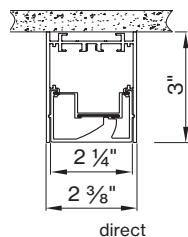

Technical data

	SIZE TYPE	LED COLOR TEMPERATURE	INPUT WATTS	DELIVERED LM TOTAL	LIGHT DISTRIBUTION	DELIVERED LM DIRECT	DELIVERED LM INDIRECT	OPTICAL EFFICIENCY	LUMINAIRE EFFICACY
BASO DIRECT									
e LED	4' linear	35K	12.8W	1600lm	100% down	400lm/ft	-	75%	125lm/W
	6' linear		19.2W	2400lm					
	8' linear		25.6W	3200lm					
e ² LED	4' linear	35K	20.4W	2400lm	100% down	600lm/ft	-	75%	117lm/W
	6' linear		30.6W	3600lm					
	8' linear		40.8W	4800lm					
e ²⁺ LED	4' linear	35K	28W	3200lm	100% down	800lm/ft	-	75%	114lm/W
	6' linear		42W	4800lm					
	8' linear		56W	6400lm					

Patterns top view

LINEAR

A	FIXTURES	CODE
48"	1' x 4' linear	ST - 0 4 FT
96"	1' x 8' linear	ST - 0 8 FT
144"	8' + 4' linear	ST - 1 2 FT

Dimensions

SURFACE direct

direct

PENDANT

BASO mounting instructions