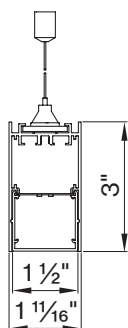

Technical data

	SIZE TYPE	LED COLOR TEMPERATURE	INPUT WATTS	DELIVERED LM TOTAL	LIGHT DISTRIBUTION	DELIVERED LM DIRECT	DELIVERED LM INDIRECT	OPTICAL EFFICIENCY	LUMINAIRE EFFICACY
BASO DIRECT / INDIRECT									
e LED 	4' linear	35K	15.2W	1650lm	40% down / 60% up	157lm/ft	253lm/ft	70%	108lm/W
	6' linear		22.8W	2475lm					
	8' linear		30.5W	3300lm					
e ² LED 	4' linear	35K	20.2W	2230lm	40% down / 60% up	215lm/ft	343lm/ft	70%	110lm/W
	6' linear	35K	30.3W	3345lm					
	8' linear	30K, 35K	40.4W	4470lm					

Patterns top view

LINEAR

A	FIXTURES	CODE
48"	1× 4' linear	ST - 0 4 FT
96"	1× 8' linear	ST - 0 8 FT
144"	8' + 4' linear	ST - 1 2 FT

DIMENSIONS

BASO 1.5

PENDANT
direct

direct / indirect

linear 4ft