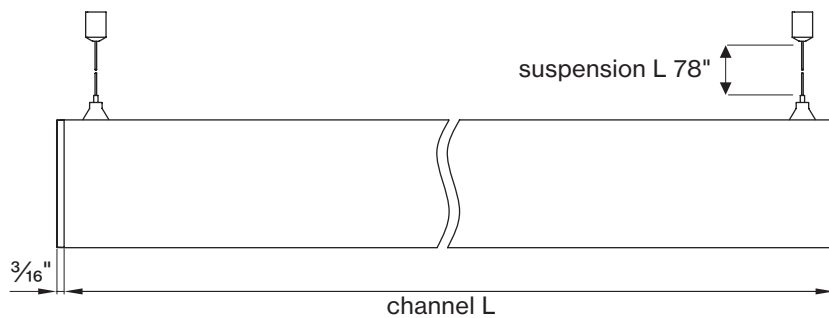

Technical data

	SIZE TYPE	LED COLOR TEMPERATURE	INPUT WATTS	DELIVERED LM TOTAL	LIGHT DISTRIBUTION	DELIVERED LM DIRECT	DELIVERED LM INDIRECT	OPTICAL EFFICIENCY	LUMINAIRE EFFICACY
BASO DIRECT / INDIRECT									
e LED 	4' linear	35K	15.2W	1650lm	40% down / 60% up	157lm/ft	253lm/ft	70%	108lm/W
	6' linear		22.8W	2475lm					
	8' linear		30.5W	3300lm					
e ² LED 	4' linear	35K	20.2W	2230lm	40% down / 60% up	215lm/ft	343lm/ft	70%	110lm/W
	6' linear	35K	30.3W	3345lm					
	8' linear	30K, 35K	40.4W	4470lm					

Patterns top view

LINEAR

A	FIXTURES	CODE
48"	1× 4' linear	ST - 0 4 FT
96"	1× 8' linear	ST - 0 8 FT
144"	8' + 4' linear	ST - 1 2 FT

DIMENSIONS

BASO 1.5

PENDANT
direct

direct / indirect

linear 4ft