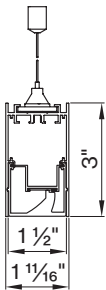

## L DIMENSIONS IN INCH

QS Linear 4' 48IN  
QS Linear 6' 72IN  
QS Linear 8' 96IN  
QS Custom length XXFT  
(QS in 2' increments only)

**Technical data**

	SIZE TYPE	LED COLOR TEMPERATURE	INPUT WATTS	DELIVERED LM TOTAL	LIGHT DISTRIBUTION	DELIVERED LM DIRECT	DELIVERED LM INDIRECT	OPTICAL EFFICIENCY	LUMINAIRE EFFICACY
<b>BASO DIRECT</b>									
e LED	4' linear	30 K, 35 K	16 W	1600 lm	100 % down	400lm/ft	-	67 %	103lm/W
	6' linear		24 W	2400 lm					
	8' linear		32 W	3200 lm					
e <sup>2</sup> LED	4' linear	30 K, 35 K	24 W	2400 lm	100 % down	600lm/ft	-	67 %	99lm/W
	6' linear		32 W	3200 lm					
	8' linear		48 W	4800 lm					
e <sup>2+</sup> LED	4' linear	30 K, 35 K	36 W	3200 lm	100 % down	800lm/ft	-	67 %	93lm/W
	6' linear		48 W	4000 lm					
	8' linear		72 W	6400 lm					

**Patterns** top view

**LINEAR**

A	FIXTURES	CODE
48"	1'x 4' linear	ST - 0 4 FT
96"	1'x 8' linear	ST - 0 8 FT
144"	8'+ 4' linear	ST - 1 2 FT

DIMENSIONS

**BASO 1.5 WALL WASHER**

CEILING direct

PENDANT direct

**BASO mounting instructions**