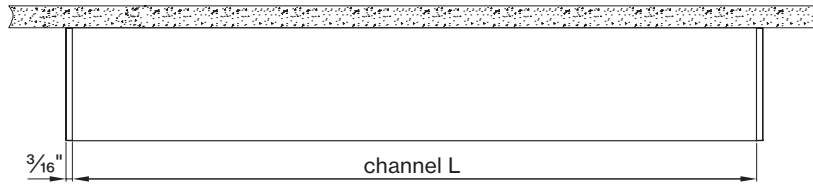

## L DIMENSIONS IN INCH

QS Linear 4' 48IN  
QS Linear 6' 72IN  
QS Linear 8' 96IN  
QS Custom length XXFT  
(QS in 2' increments only)

**Technical data**

	SIZE TYPE	LED COLOR TEMPERATURE	INPUT WATTS	DELIVERED LM TOTAL	LIGHT DISTRIBUTION	DELIVERED LM DIRECT	DELIVERED LM INDIRECT	OPTICAL EFFICIENCY	LUMINAIRE EFFICACY
<b>BASO DIRECT</b>									
e LED	4' linear	30 K, 35 K	16 W	1600 lm	100 % down	400lm/ft	-	67 %	103lm/W
	6' linear		24 W	2400 lm					
	8' linear		32 W	3200 lm					
e <sup>2</sup> LED	4' linear	30 K, 35 K	24 W	2400 lm	100 % down	600lm/ft	-	67 %	99lm/W
	6' linear		32 W	3200 lm					
	8' linear		48 W	4800 lm					
e <sup>2+</sup> LED	4' linear	30 K, 35 K	36 W	3200 lm	100 % down	800lm/ft	-	67 %	93lm/W
	6' linear		48 W	4000 lm					
	8' linear		72 W	6400 lm					

**Patterns** top view

**LINEAR**

A	FIXTURES	CODE
48"	1'x 4' linear	ST - 0 4 FT
96"	1'x 8' linear	ST - 0 8 FT
144"	8'+ 4' linear	ST - 1 2 FT

DIMENSIONS

**BASO 1.5 WALL WASHER**

CEILING direct

PENDANT direct

**BASO mounting instructions**