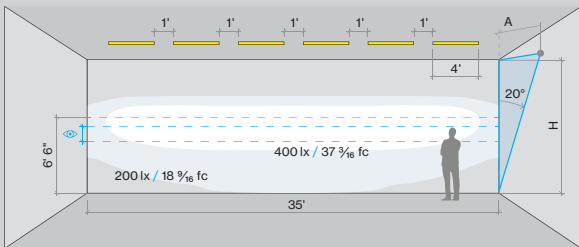

## BEAM DISTRIBUTION

### Wall to ceiling ratio

Room height	H = 9 ft
Distance to wall	A = 3 ft
Reflection factor	0.7   0.5   0.2
Maintenance factor	0.8
Eye level	4 - 5 ft