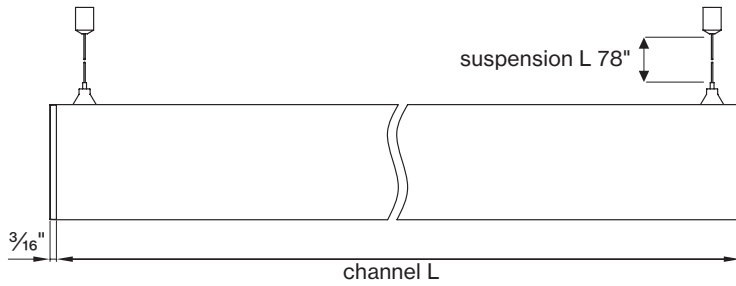

## L DIMENSIONS IN INCH

QS Linear 4' 48IN  
QS Linear 6' 72IN  
QS Linear 8' 96IN  
QS Custom length XXFT  
(QS in 2' increments only)

**Technical data**

	SIZE TYPE	LED COLOR TEMPERATURE	INPUT WATTS	DELIVERED LM TOTAL	LIGHT DISTRIBUTION	DELIVERED LM DIRECT	DELIVERED LM INDIRECT	OPTICAL EFFICIENCY	LUMINAIRE EFFICACY
<b>BASO DIRECT</b>									
e LED	4' linear	30 K, 35 K	16 W	1600 lm	100 % down	400lm/ft	-	67 %	103lm/W
	6' linear		24 W	2400 lm					
	8' linear		32 W	3200 lm					
e <sup>2</sup> LED	4' linear	30 K, 35 K	24 W	2400 lm	100 % down	600lm/ft	-	67 %	99lm/W
	6' linear		32 W	3200 lm					
	8' linear		48 W	4800 lm					
e <sup>2+</sup> LED	4' linear	30 K, 35 K	36 W	3200 lm	100 % down	800lm/ft	-	67 %	93lm/W
	6' linear		48 W	4000 lm					
	8' linear		72 W	6400 lm					

**Patterns** top view

**LINEAR**

A	FIXTURES	CODE
48"	1'x 4' linear	ST - 0 4 FT
96"	1'x 8' linear	ST - 0 8 FT
144"	8'+ 4' linear	ST - 1 2 FT

DIMENSIONS

**BASO 1.5 WALL WASHER**

CEILING direct

PENDANT direct

**BASO mounting instructions**