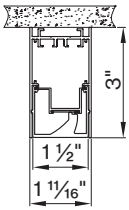

## L DIMENSIONS IN INCH

QS Linear 4' 48IN  
QS Linear 6' 72IN  
QS Linear 8' 96IN  
QS Custom length XXFT  
(QS in 2' increments only)

**Technical data**

	SIZE TYPE	LED COLOR TEMPERATURE	INPUT WATTS	DELIVERED LM TOTAL	LIGHT DISTRIBUTION	DELIVERED LM DIRECT	DELIVERED LM INDIRECT	OPTICAL EFFICIENCY	LUMINAIRE EFFICACY
<b>BASO DIRECT</b>									
e LED	4' linear	30 K, 35 K	16 W	1600 lm	100 % down	400lm/ft	-	67 %	103lm/W
	6' linear		24 W	2400 lm					
	8' linear		32 W	3200 lm					
e <sup>2</sup> LED	4' linear	30 K, 35 K	24 W	2400 lm	100 % down	600lm/ft	-	67 %	99lm/W
	6' linear		32 W	3200 lm					
	8' linear		48 W	4800 lm					
e <sup>2+</sup> LED	4' linear	30 K, 35 K	36 W	3200 lm	100 % down	800lm/ft	-	67 %	93lm/W
	6' linear		48 W	4000 lm					
	8' linear		72 W	6400 lm					

**Patterns** top view

**LINEAR**

A	FIXTURES	CODE
48"	1'x 4' linear	ST - 0 4 FT
96"	1'x 8' linear	ST - 0 8 FT
144"	8'+ 4' linear	ST - 1 2 FT

DIMENSIONS

**BASO 1.5 WALL WASHER**

CEILING direct

PENDANT direct

**BASO mounting instructions**