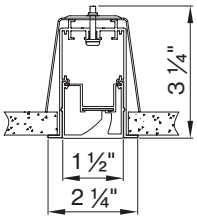

includes 1ft. field-cutable section; only available for 4' and 8' segments

L DIMENSIONS IN INCH

 Linear 4'	48IN
 Linear 6'	72IN
 Linear 8'	96IN
 Custom length	XXFT

(QS in 2' increments only)

10 Business Days for all QuickShip items

xalusa.com

Technical data

	SIZE TYPE	LED COLOR TEMPERATURE	INPUT WATTS	DELIVERED LM TOTAL	LIGHT DISTRIBUTION	DELIVERED LM DIRECT	OPTICAL EFFICIENCY	LUMINAIRE EFFICACY
BASO DIRECT								
e LED	4' linear	30K, 35K	16W	1600lm	100% down	400lm/ft	67%	103lm/W
	6' linear		24W	2400lm				
	8' linear		32W	3200lm				
e ² LED	4' linear	30K, 35K	24W	2400lm	100% down	600lm/ft	67%	99lm/W
	6' linear		32W	3200lm				
	8' linear		48W	4800lm				
e ²⁺ LED	4' linear	30K, 35K	36W	3200lm	100% down	800lm/ft	67%	93lm/W
	6' linear		48W	4000lm				
	8' linear		72W	6400lm				

Patterns top view

LINEAR

A	FIXTURES	CODE
48"	1'x 4' linear	ST - 0 4 FT
96"	1'x 8' linear	ST - 0 8 FT
144"	8' + 4' linear	ST - 1 2 FT

DIMENSIONS

BASO 1.5 WALL WASHER

RECESSED trimless

RECESSED with trim

9/16" Grid (any brand)

9/16" Grid (any brand) 4ft

15/16" Grid (any brand)

15/16" Grid (any brand) 4ft

BASO mounting instructions

Get access to the BASO 1.5 WW mounting instructions faster by scanning the QR code.

www.xalusa.com/resources/mounting-instructions/baso