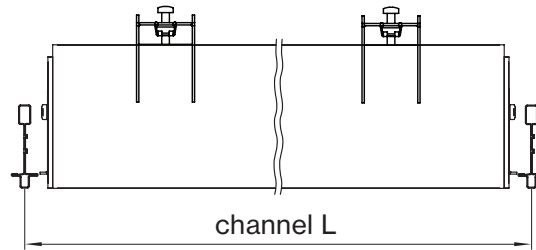

xalusa.com

Technical data

	SIZE TYPE	LED COLOR TEMPERATURE	INPUT WATTS	DELIVERED LM TOTAL	LIGHT DISTRIBUTION	DELIVERED LM DIRECT	OPTICAL EFFICIENCY	LUMINAIRE EFFICACY
BASO DIRECT								
e LED	4' linear	30K, 35K	16W	1600lm	100% down	400lm/ft	67%	103lm/W
	6' linear		24W	2400lm				
	8' linear		32W	3200lm				
e ² LED	4' linear	30K, 35K	24W	2400lm	100% down	600lm/ft	67%	99lm/W
	6' linear		32W	3200lm				
	8' linear		48W	4800lm				
e ²⁺ LED	4' linear	30K, 35K	36W	3200lm	100% down	800lm/ft	67%	93lm/W
	6' linear		48W	4000lm				
	8' linear		72W	6400lm				

Patterns top view

LINEAR

A	FIXTURES	CODE
48"	1'x 4' linear	ST - 0 4 FT
96"	1'x 8' linear	ST - 0 8 FT
144"	8' + 4' linear	ST - 1 2 FT

DIMENSIONS

BASO 1.5 WALL WASHER

RECESSED trimless

RECESSED with trim

9/16" Grid (any brand)

9/16" Grid (any brand) 4ft

15/16" Grid (any brand)

15/16" Grid (any brand) 4ft

BASO mounting instructions

Get access to the BASO 1.5 WW mounting instructions faster by scanning the QR code.

www.xalusa.com/resources/mounting-instructions/baso