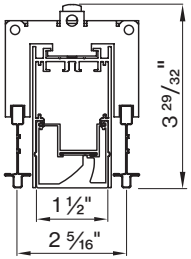

includes 1ft. field-cutable section; only available for 4' and 8' segments

L DIMENSIONS IN INCH

 Linear 4'	48IN
 Linear 6'	72IN
 Linear 8'	96IN
 Custom length	XXFT

(QS in 2' increments only)

10 Business Days for all QuickShip items

xalusa.com

Technical data

	SIZE TYPE	LED COLOR TEMPERATURE	INPUT WATTS	DELIVERED LM TOTAL	LIGHT DISTRIBUTION	DELIVERED LM DIRECT	OPTICAL EFFICIENCY	LUMINAIRE EFFICACY
BASO DIRECT								
e LED	4' linear	30K, 35K	16W	1600lm	100% down	400lm/ft	67%	103lm/W
	6' linear		24W	2400lm				
	8' linear		32W	3200lm				
e ² LED	4' linear	30K, 35K	24W	2400lm	100% down	600lm/ft	67%	99lm/W
	6' linear		32W	3200lm				
	8' linear		48W	4800lm				
e ²⁺ LED	4' linear	30K, 35K	36W	3200lm	100% down	800lm/ft	67%	93lm/W
	6' linear		48W	4000lm				
	8' linear		72W	6400lm				

Patterns top view

LINEAR

A	FIXTURES	CODE
48"	1'x 4' linear	ST - 0 4 FT
96"	1'x 8' linear	ST - 0 8 FT
144"	8' + 4' linear	ST - 1 2 FT

DIMENSIONS

BASO 1.5 WALL WASHER

RECESSED trimless

RECESSED with trim

9/16" Grid (any brand)

9/16" Grid (any brand) 4ft

15/16" Grid (any brand)

15/16" Grid (any brand) 4ft

BASO mounting instructions

Get access to the BASO 1.5 WW mounting instructions faster by scanning the QR code.

www.xalusa.com/resources/mounting-instructions/baso