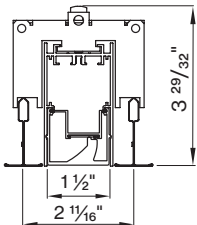

includes 1ft. field-cutable section; only available for 4' and 8' segments

L DIMENSIONS IN INCH

 Linear 4'	48IN
 Linear 6'	72IN
 Linear 8'	96IN
 Custom length	XXFT

(QS in 2' increments only)

10 Business Days for all QuickShip items

xalusa.com

Technical data

	SIZE TYPE	LED COLOR TEMPERATURE	INPUT WATTS	DELIVERED LM TOTAL	LIGHT DISTRIBUTION	DELIVERED LM DIRECT	OPTICAL EFFICIENCY	LUMINAIRE EFFICACY
BASO DIRECT								
e LED	4' linear	30K, 35K	16W	1600lm	100% down	400lm/ft	67%	103lm/W
	6' linear		24W	2400lm				
	8' linear		32W	3200lm				
e ² LED	4' linear	30K, 35K	24W	2400lm	100% down	600lm/ft	67%	99lm/W
	6' linear		32W	3200lm				
	8' linear		48W	4800lm				
e ²⁺ LED	4' linear	30K, 35K	36W	3200lm	100% down	800lm/ft	67%	93lm/W
	6' linear		48W	4000lm				
	8' linear		72W	6400lm				

Patterns top view

LINEAR

A	FIXTURES	CODE
48"	1'x 4' linear	ST - 0 4 FT
96"	1'x 8' linear	ST - 0 8 FT
144"	8' + 4' linear	ST - 1 2 FT

DIMENSIONS

BASO 1.5 WALL WASHER

RECESSED trimless

RECESSED with trim

9/16" Grid (any brand)

9/16" Grid (any brand) 4ft

15/16" Grid (any brand)

15/16" Grid (any brand) 4ft

BASO mounting instructions

Get access to the BASO 1.5 WW mounting instructions faster by scanning the QR code.

www.xalusa.com/resources/mounting-instructions/baso