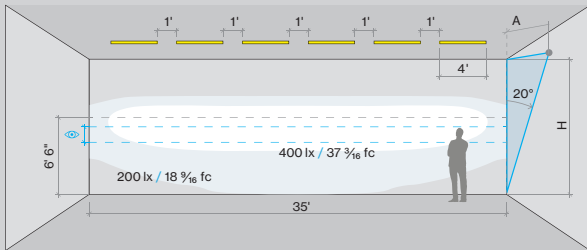

BEAM DISTRIBUTION

Wall to ceiling ratio

Room height	H = 9 ft
Distance to wall	A = 3 ft
Reflection factor	0.7 0.5 0.2
Maintenance factor	0.8
Eye level 	4 - 5 ft

A RANGE

 BASO 1.5	BASO1.5
--	---------

B MOUNTING

 Recessed trimless	RTL
 Recessed with trim	RTL
 9/16" Grid (any brand)	9GR
 9/16" Slot Grid (any brand)	9SG
 15/16" Grid (any brand)	15G

C COLOR

 White	WH
 Black	BL

D LENS

 Asymmetric wall washer	WW
--	----

includes 1ft. field-cutable section; only available for 4' and 8' segments

L DIMENSIONS IN INCH

 Linear 4'	48IN
 Linear 6'	72IN
 Linear 8'	96IN
 Custom length	XXFT

(QS in 2' increments only)

10 Business Days for all QuickShip items

Patterns top view

LINEAR

A	FIXTURES	CODE
48"	1'x 4' linear	ST - 0 4 FT
96"	1'x 8' linear	ST - 0 8 FT
144"	8' + 4' linear	ST - 1 2 FT

DIMENSIONS

BASO 1.5 WALL WASHER

RECESSED trimless

RECESSED with trim

9/16" Grid (any brand)