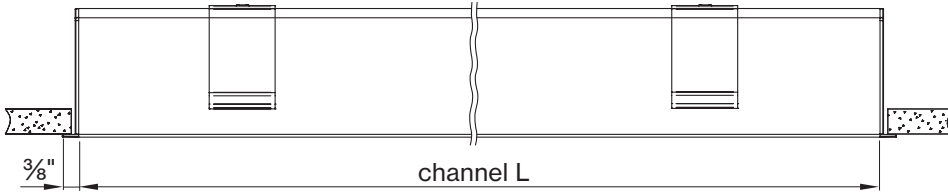

xalusa.com

Technical data

	SIZE TYPE	LED COLOR TEMPERATURE	INPUT WATTS	DELIVERED LM TOTAL	LIGHT DISTRIBUTION	DELIVERED LM DIRECT	OPTICAL EFFICIENCY	LUMINAIRE EFFICACY
BASO DIRECT								
e LED	4' linear	30K, 35K	16W	1600lm	100% down	400lm/ft	67%	103lm/W
	6' linear		24W	2400lm				
	8' linear		32W	3200lm				
e ² LED	4' linear	30K, 35K	24W	2400lm	100% down	600lm/ft	67%	99lm/W
	6' linear		32W	3200lm				
	8' linear		48W	4800lm				
e ²⁺ LED	4' linear	30K, 35K	36W	3200lm	100% down	800lm/ft	67%	93lm/W
	6' linear		48W	4000lm				
	8' linear		72W	6400lm				

Patterns top view

LINEAR

A	FIXTURES	CODE
48"	1'x 4' linear	ST - 0 4 FT
96"	1'x 8' linear	ST - 0 8 FT
144"	8' + 4' linear	ST - 1 2 FT

DIMENSIONS

BASO 1.5 WALL WASHER

RECESSED trimless

RECESSED with trim

9/16" Grid (any brand)