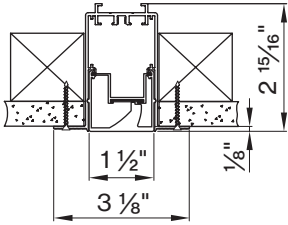

includes 1ft. field-cutable section; only available for 4' and 8' segments

L DIMENSIONS IN INCH

 Linear 4'	48IN
 Linear 6'	72IN
 Linear 8'	96IN
 Custom length	XXFT

(QS in 2' increments only)

10 Business Days for all QuickShip items

xalusa.com

Technical data

	SIZE TYPE	LED COLOR TEMPERATURE	INPUT WATTS	DELIVERED LM TOTAL	LIGHT DISTRIBUTION	DELIVERED LM DIRECT	OPTICAL EFFICIENCY	LUMINAIRE EFFICACY
BASO DIRECT								
e LED	4' linear	30K, 35K	16W	1600lm	100% down	400lm/ft	67%	103lm/W
	6' linear		24W	2400lm				
	8' linear		32W	3200lm				
e ² LED	4' linear	30K, 35K	24W	2400lm	100% down	600lm/ft	67%	99lm/W
	6' linear		32W	3200lm				
	8' linear		48W	4800lm				
e ²⁺ LED	4' linear	30K, 35K	36W	3200lm	100% down	800lm/ft	67%	93lm/W
	6' linear		48W	4000lm				
	8' linear		72W	6400lm				

Patterns top view

LINEAR

A	FIXTURES	CODE
48"	1'x 4' linear	ST - 0 4 FT
96"	1'x 8' linear	ST - 0 8 FT
144"	8' + 4' linear	ST - 1 2 FT

DIMENSIONS

BASO 1.5 WALL WASHER

RECESSED trimless

RECESSED with trim

9/16" Grid (any brand)

9/16" Grid (any brand) 4ft

15/16" Grid (any brand)

15/16" Grid (any brand) 4ft

BASO mounting instructions

Get access to the BASO 1.5 WW mounting instructions faster by scanning the QR code.

www.xalusa.com/resources/mounting-instructions/baso