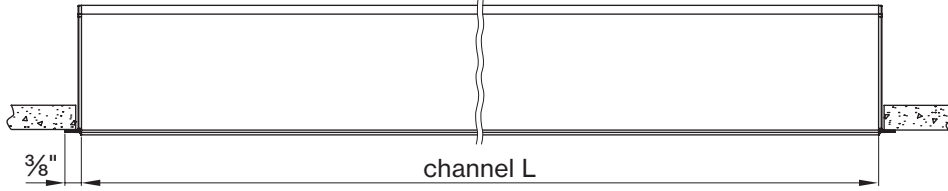

includes 1ft. field-cutable section; only available for 4' and 8' segments

L DIMENSIONS IN INCH

 Linear 4'	48IN
 Linear 6'	72IN
 Linear 8'	96IN
 Custom length	XXFT

(QS in 2' increments only)

10 Business Days for all QuickShip items

xalusa.com

Technical data

	SIZE TYPE	LED COLOR TEMPERATURE	INPUT WATTS	DELIVERED LM TOTAL	LIGHT DISTRIBUTION	DELIVERED LM DIRECT	OPTICAL EFFICIENCY	LUMINAIRE EFFICACY
BASO DIRECT								
e LED	4' linear	30K, 35K	16W	1600lm	100% down	400lm/ft	67%	103lm/W
	6' linear		24W	2400lm				
	8' linear		32W	3200lm				
e ² LED	4' linear	30K, 35K	24W	2400lm	100% down	600lm/ft	67%	99lm/W
	6' linear		32W	3200lm				
	8' linear		48W	4800lm				
e ²⁺ LED	4' linear	30K, 35K	36W	3200lm	100% down	800lm/ft	67%	93lm/W
	6' linear		48W	4000lm				
	8' linear		72W	6400lm				

Patterns top view

LINEAR

A	FIXTURES	CODE
48"	1'x 4' linear	ST - 0 4 FT
96"	1'x 8' linear	ST - 0 8 FT
144"	8' + 4' linear	ST - 1 2 FT

DIMENSIONS

BASO 1.5 WALL WASHER

RECESSED trimless

RECESSED with trim

9/16" Grid (any brand)