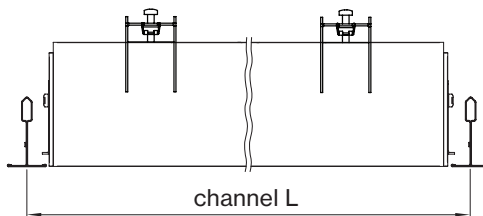

xalusa.com

Technical data

	SIZE TYPE	LED COLOR TEMPERATURE	INPUT WATTS	DELIVERED LM TOTAL	LIGHT DISTRIBUTION	DELIVERED LM DIRECT	OPTICAL EFFICIENCY	LUMINAIRE EFFICACY
BASO DIRECT								
e LED	4' linear	30K, 35K	16W	1600lm	100% down	400lm/ft	67%	103lm/W
	6' linear		24W	2400lm				
	8' linear		32W	3200lm				
e ² LED	4' linear	30K, 35K	24W	2400lm	100% down	600lm/ft	67%	99lm/W
	6' linear		32W	3200lm				
	8' linear		48W	4800lm				
e ²⁺ LED	4' linear	30K, 35K	36W	3200lm	100% down	800lm/ft	67%	93lm/W
	6' linear		48W	4000lm				
	8' linear		72W	6400lm				

Patterns top view

LINEAR

A	FIXTURES	CODE
48"	1'x 4' linear	ST - 0 4 FT
96"	1'x 8' linear	ST - 0 8 FT
144"	8' + 4' linear	ST - 1 2 FT

DIMENSIONS

BASO 1.5 WALL WASHER

RECESSED trimless

RECESSED with trim

9/16" Grid (any brand)

9/16" Grid (any brand) 4ft

15/16" Grid (any brand)

15/16" Grid (any brand) 4ft

BASO mounting instructions

Get access to the BASO 1.5 WW mounting instructions faster by scanning the QR code.

www.xalusa.com/resources/mounting-instructions/baso