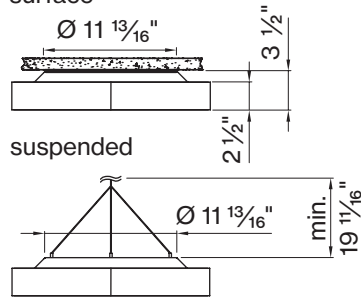

item code matches with coordinating HEXO EVO Direct/Indirect fixture

*only 0-10V and DALI dimming available

K CIRCUIT / EM

single circuit
*leave blank

Dimensional attributes

L DIAMETER IN FT

○ 1½'	DM - 1 . 5 F T
○ 2'	DM - 2 F T
○ 3'	DM - 3 F T

Technical data

SIZE TYPE	LED COLOR TEMPERATURE	LIGHT DISTRIBUTION	DELIVERED LM INDIRECT	OPTICAL EFFICIENCY	LUMINAIRE EFFICACY
○ 1½' gray	30K, 35K	100% up	780lm	86%	102lm/W
	40K		810lm		107lm/W
	30K, 35K	100% up	1090lm		87lm/W
	40K		1130lm		91lm/W
○ 2' gray	30K, 35K	100% up	960lm	86%	114lm/W
	40K		1000lm		118lm/W
	30K, 35K	100% up	1310lm		107lm/W
	40K		1360lm		111lm/W
	30K, 35K	100% up	1330lm		100lm/W
○ 3' gray	40K		1380lm	104lm/W	
	30K, 35K	100% up	1780lm	86%	119lm/W
	40K		1850lm		124lm/W
	30K, 35K	100% up	1780lm		117lm/W
	40K		1850lm		121lm/W
	30K, 35K	100% up	2080lm		111lm/W
	40K		2170lm		115lm/W
	30K, 35K	100% up	2800lm		102lm/W
	40K		2910lm		106lm/W

Accessory

SUSPENSION SET < 36 INCH

3-piece barrel mount set 6 9 8 - 0 9 8 - 0 5 1 4 0

HEXO EVO 1½'
surface

HEXO EVO 2'
surface

HEXO EVO 3'
surface

FIXTURE DIMENSIONS

NOMINAL	DIMENSIONS	CODE
○ 1½'	○ 17 3/4" / h 2 1/2"	DM - 1 . 5 F T
○ 2'	○ 23 5/8" / h 2 1/2"	DM - 2 F T
○ 3'	○ 35 7/16" / h 2 1/2"	DM - 3 F T