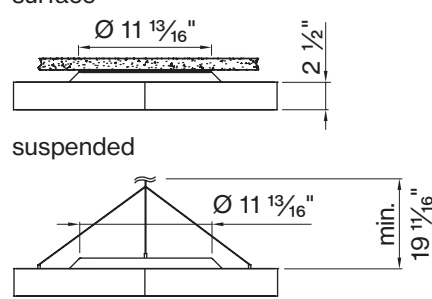

item code matches with coordinating HEXO EVO Direct/Indirect fixture

*only 0-10V and DALI dimming available

K CIRCUIT / EM

single circuit
*leave blank

Dimensional attributes

L DIAMETER IN FT

○ 1½'	DM - 1 . 5 F T
○ 2'	DM - 2 F T
○ 3'	DM - 3 F T

Technical data

SIZE TYPE	LED COLOR TEMPERATURE	LIGHT DISTRIBUTION	DELIVERED LM INDIRECT	OPTICAL EFFICIENCY	LUMINAIRE EFFICACY
○ 1½' gray	30K, 35K	100% up	780lm	86%	102lm/W
	40K		810lm		107lm/W
	30K, 35K	100% up	1090lm		87lm/W
	40K		1130lm		91lm/W
○ 2' gray	30K, 35K	100% up	960lm	86%	114lm/W
	40K		1000lm		118lm/W
	30K, 35K	100% up	1310lm		107lm/W
	40K		1360lm		111lm/W
	30K, 35K	100% up	1330lm		100lm/W
○ 3' gray	40K		1380lm	104lm/W	
	30K, 35K	100% up	1780lm	86%	119lm/W
	40K		1850lm		124lm/W
	30K, 35K	100% up	1780lm		117lm/W
	40K		1850lm		121lm/W
	30K, 35K	100% up	2080lm		111lm/W
	40K		2170lm		115lm/W
	30K, 35K	100% up	2800lm		102lm/W
	40K		2910lm		106lm/W

Accessory

SUSPENSION SET < 36 INCH

3-piece barrel mount set 6 9 8 - 0 9 8 - 0 5 1 4 0

HEXO EVO 1½'
surface

HEXO EVO 2'
surface

HEXO EVO 3'
surface

FIXTURE DIMENSIONS

NOMINAL	DIMENSIONS	CODE
○ 1½'	○ 17 3/4" / h 2 1/2"	DM - 1 . 5 F T
○ 2'	○ 23 5/8" / h 2 1/2"	DM - 2 F T
○ 3'	○ 35 7/16" / h 2 1/2"	DM - 3 F T