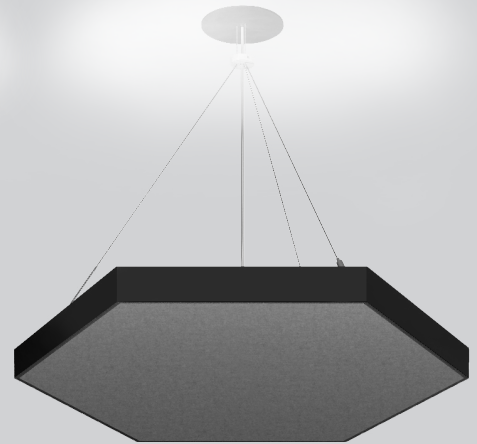

HEXO EVO

ACOUSTIC INDIRECT

Features

Seamlessly welded fixture housing		
made of aluminum		
Powder coated white, gray or black		
Up to 125lm/W		
27K, 30K, 35K, 40K		
CRI > 80 or CRI > 90		
Passive cooling		
30K	L70	50,000h
35K / 40K	L91	50,000h
Opal lay-in cover for uniform illumination		