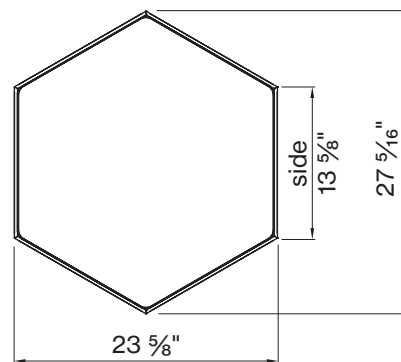

item code matches with coordinating HEXO EVO Direct/Indirect fixture

*only 0-10V and DALI dimming available

K CIRCUIT / EM

single circuit
*leave blank

Dimensional attributes

L DIAMETER IN FT

○ 1½'	DM - 1 . 5 F T
○ 2'	DM - 2 F T
○ 3'	DM - 3 F T

Technical data

SIZE TYPE	LED COLOR TEMPERATURE	LIGHT DISTRIBUTION	DELIVERED LM INDIRECT	OPTICAL EFFICIENCY	LUMINAIRE EFFICACY
○ 1½' gray	30K, 35K	100% up	780lm	86%	102lm/W
	40K		810lm		107lm/W
	30K, 35K	100% up	1090lm		87lm/W
	40K		1130lm		91lm/W
○ 2' gray	30K, 35K	100% up	960lm	86%	114lm/W
	40K		1000lm		118lm/W
	30K, 35K	100% up	1310lm		107lm/W
	40K		1360lm		111lm/W
	30K, 35K	100% up	1330lm		100lm/W
○ 3' gray	40K		1380lm	104lm/W	
	30K, 35K	100% up	1780lm	86%	119lm/W
	40K		1850lm		124lm/W
	30K, 35K	100% up	1780lm		117lm/W
	40K		1850lm		121lm/W
	30K, 35K	100% up	2080lm		111lm/W
	40K		2170lm		115lm/W
	30K, 35K	100% up	2800lm		102lm/W
	40K		2910lm		106lm/W

Accessory

SUSPENSION SET < 36 INCH

3-piece barrel mount set 6 9 8 - 0 9 8 - 0 5 1 4 0

HEXO EVO 1½'
surface

HEXO EVO 2'
surface

HEXO EVO 3'
surface

FIXTURE DIMENSIONS

NOMINAL	DIMENSIONS	CODE
○ 1½'	○ 17 3/4" / h 2 1/2"	DM - 1 . 5 F T
○ 2'	○ 23 5/8" / h 2 1/2"	DM - 2 F T
○ 3'	○ 35 7/16" / h 2 1/2"	DM - 3 F T