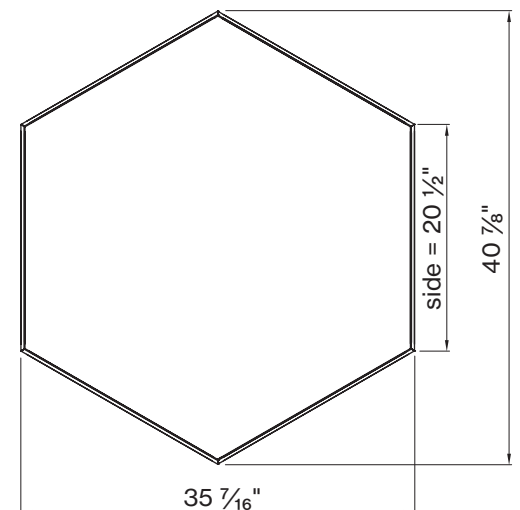

item code matches with coordinating HEXO EVO Direct/Indirect fixture

*only 0-10V and DALI dimming available

K CIRCUIT / EM

single circuit
*leave blank

Dimensional attributes

L DIAMETER IN FT

○ 1½'	DM - 1 . 5 F T
○ 2'	DM - 2 F T
○ 3'	DM - 3 F T

Technical data

SIZE TYPE	LED COLOR TEMPERATURE	LIGHT DISTRIBUTION	DELIVERED LM INDIRECT	OPTICAL EFFICIENCY	LUMINAIRE EFFICACY
○ 1½' gray	30K, 35K	100% up	780lm	86%	102lm/W
	40K		810lm		107lm/W
	30K, 35K	100% up	1090lm		87lm/W
	40K		1130lm		91lm/W
○ 2' gray	30K, 35K	100% up	960lm	86%	114lm/W
	40K		1000lm		118lm/W
	30K, 35K	100% up	1310lm		107lm/W
	40K		1360lm		111lm/W
	30K, 35K	100% up	1330lm		100lm/W
○ 3' gray	40K		1380lm	104lm/W	
	30K, 35K	100% up	1780lm	86%	119lm/W
	40K		1850lm		124lm/W
	30K, 35K	100% up	1780lm		117lm/W
	40K		1850lm		121lm/W
	30K, 35K	100% up	2080lm		111lm/W
	40K		2170lm		115lm/W
	30K, 35K	100% up	2800lm		102lm/W
	40K		2910lm		106lm/W

Accessory

SUSPENSION SET < 36 INCH

3-piece barrel mount set 6 9 8 - 0 9 8 - 0 5 1 4 0

HEXO EVO 1½'
surface

HEXO EVO 2'
surface

HEXO EVO 3'
surface

FIXTURE DIMENSIONS

NOMINAL	DIMENSIONS	CODE
○ 1½'	○ 17 3/4" / h 2 1/2"	DM - 1 . 5 F T
○ 2'	○ 23 5/8" / h 2 1/2"	DM - 2 F T
○ 3'	○ 35 7/16" / h 2 1/2"	DM - 3 F T