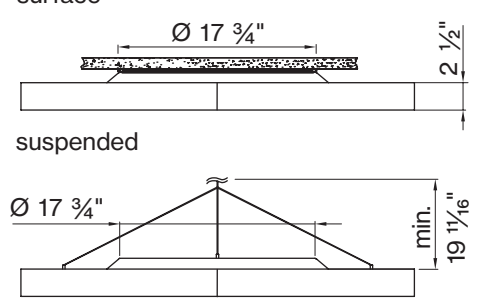

item code matches with coordinating HEXO EVO Direct/Indirect fixture

*only 0-10V and DALI dimming available

K CIRCUIT / EM

single circuit
*leave blank

Dimensional attributes

L DIAMETER IN FT

○ 1½'	DM - 1 . 5 F T
○ 2'	DM - 2 F T
○ 3'	DM - 3 F T

Technical data

SIZE TYPE	LED COLOR TEMPERATURE	LIGHT DISTRIBUTION	DELIVERED LM INDIRECT	OPTICAL EFFICIENCY	LUMINAIRE EFFICACY
○ 1½' gray	30K, 35K	100% up	780lm	86%	102lm/W
	40K		810lm		107lm/W
	30K, 35K	100% up	1090lm		87lm/W
	40K		1130lm		91lm/W
○ 2' gray	30K, 35K	100% up	960lm	86%	114lm/W
	40K		1000lm		118lm/W
	30K, 35K	100% up	1310lm		107lm/W
	40K		1360lm		111lm/W
	30K, 35K	100% up	1330lm		100lm/W
○ 3' gray	40K		1380lm	104lm/W	
	30K, 35K	100% up	1780lm	86%	119lm/W
	40K		1850lm		124lm/W
	30K, 35K	100% up	1780lm		117lm/W
	40K		1850lm		121lm/W
	30K, 35K	100% up	2080lm		111lm/W
	40K		2170lm		115lm/W
	30K, 35K	100% up	2800lm		102lm/W
	40K		2910lm		106lm/W

Accessory

SUSPENSION SET < 36 INCH

3-piece barrel mount set 6 9 8 - 0 9 8 - 0 5 1 4 0

HEXO EVO 1½'
surface

HEXO EVO 2'
surface

HEXO EVO 3'
surface

FIXTURE DIMENSIONS

NOMINAL	DIMENSIONS	CODE
○ 1½'	○ 17 3/4" / h 2 1/2"	DM - 1 . 5 F T
○ 2'	○ 23 5/8" / h 2 1/2"	DM - 2 F T
○ 3'	○ 35 7/16" / h 2 1/2"	DM - 3 F T