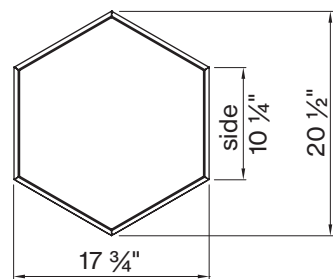

item code matches with coordinating HEXO EVO Direct/Indirect fixture

*only 0-10V and DALI dimming available

K CIRCUIT / EM

single circuit
*leave blank

Dimensional attributes

L DIAMETER IN FT

○ 1½'	DM - 1 . 5 F T
○ 2'	DM - 2 F T
○ 3'	DM - 3 F T

Technical data

SIZE TYPE	LED COLOR TEMPERATURE	LIGHT DISTRIBUTION	DELIVERED LM INDIRECT	OPTICAL EFFICIENCY	LUMINAIRE EFFICACY
○ 1½' gray	30K, 35K	100% up	780lm	86%	102lm/W
	40K		810lm		107lm/W
	30K, 35K	100% up	1090lm		87lm/W
	40K		1130lm		91lm/W
○ 2' gray	30K, 35K	100% up	960lm	86%	114lm/W
	40K		1000lm		118lm/W
	30K, 35K	100% up	1310lm		107lm/W
	40K		1360lm		111lm/W
	30K, 35K	100% up	1330lm		100lm/W
○ 3' gray	40K		1380lm	104lm/W	
	30K, 35K	100% up	1780lm	86%	119lm/W
	40K		1850lm		124lm/W
	30K, 35K	100% up	1780lm		117lm/W
	40K		1850lm		121lm/W
	30K, 35K	100% up	2080lm		111lm/W
	40K		2170lm		115lm/W
	30K, 35K	100% up	2800lm		102lm/W
	40K		2910lm		106lm/W

Accessory

SUSPENSION SET < 36 INCH

3-piece barrel mount set 6 9 8 - 0 9 8 - 0 5 1 4 0

HEXO EVO 1½'
surface

HEXO EVO 2'
surface

HEXO EVO 3'
surface

FIXTURE DIMENSIONS

NOMINAL	DIMENSIONS	CODE
○ 1½'	○ 17 3/4" / h 2 1/2"	DM - 1 . 5 F T
○ 2'	○ 23 5/8" / h 2 1/2"	DM - 2 F T
○ 3'	○ 35 7/16" / h 2 1/2"	DM - 3 F T